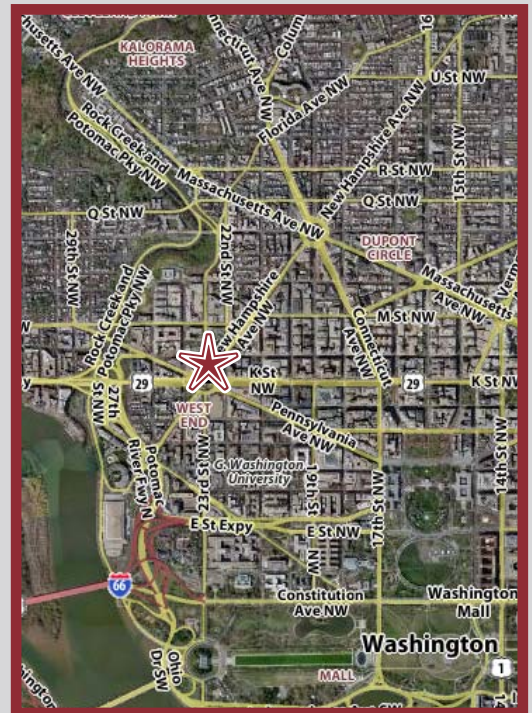

MEDICAL CONDOS FOR SALE

3 Washington Circle,
Washington, DC

- ★ Rare opportunity to purchase built out medical suites in Washington, DC
- ★ 2 suites available – approximately 1,500 sq. ft on second floor and 2,700 sq. ft on first floor
- ★ Beautiful views of Washington Circle
- ★ Steps to GW Hospital, Foggy Bottom Metro and K Street
- ★ Reserved parking spaces available