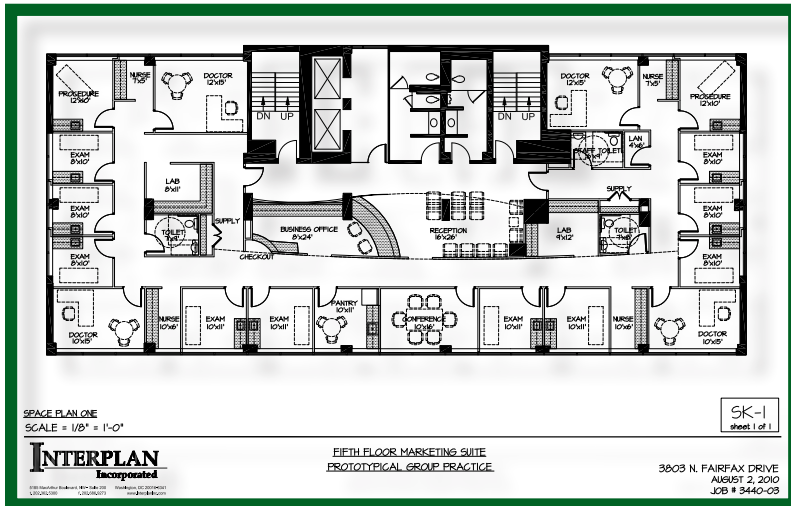

To arrange a tour, please call:

Peter G. Papantoniou
301-961-1941