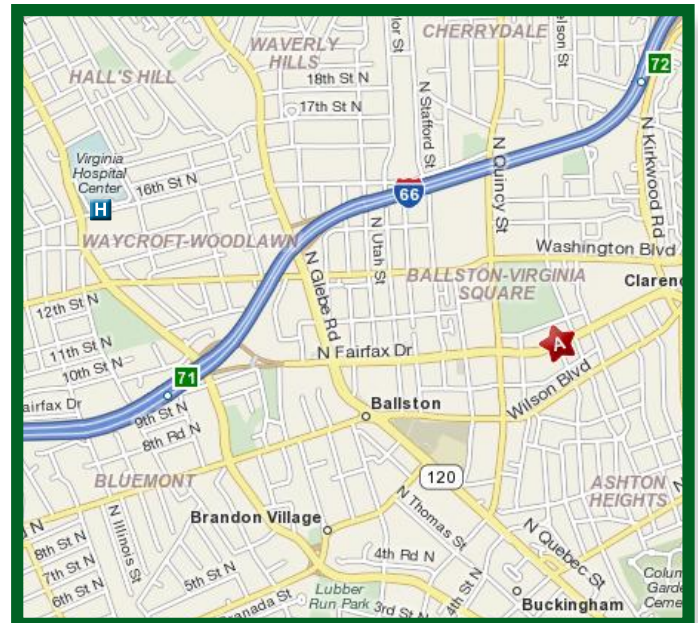

To arrange a tour, please call:

Peter G. Papantoniou
301-961-1941