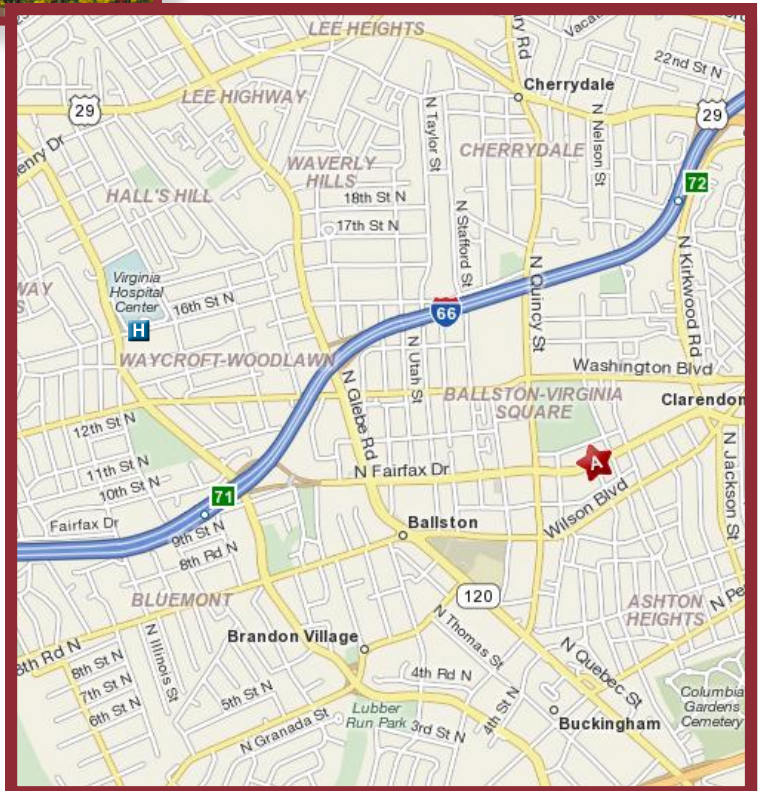

Gittleson Zuppas

Commercial Realty Inc.

Medical Real Estate Specialists

3 Bethesda Metro Center, Suite 750, Bethesda, MD 20814
www.gzrealty.net