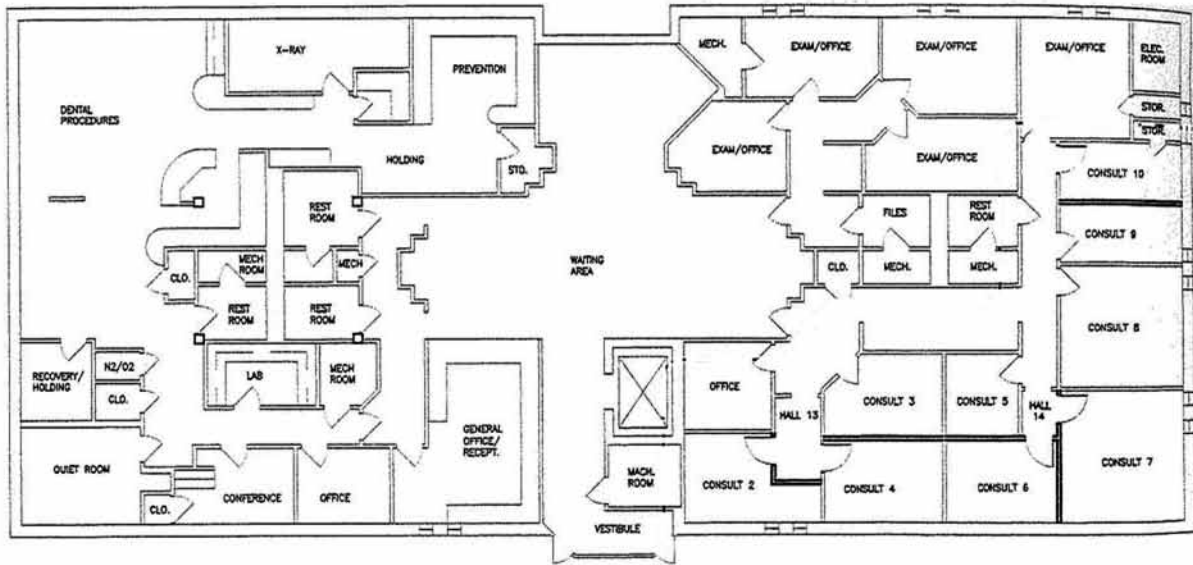

Medical Suites for Lease

*14801 Physicians Lane
Rockville, MD*

- ★ Two Story, 12,600 square foot Medical Office Building
- ★ Located on Premier Medical Campus
- ★ Rate \$21/ft NNN
- ★ Medical Suites available from 1,000 to 12,600 sq ft
- ★ Easy Access to I-270
- ★ Exterior signage available
- ★ Minutes from Shady Grove Adventist Hospital

The Doctors' Prescription For Real Estate Needs!

1st Floor - Plan

2nd Floor - Plan