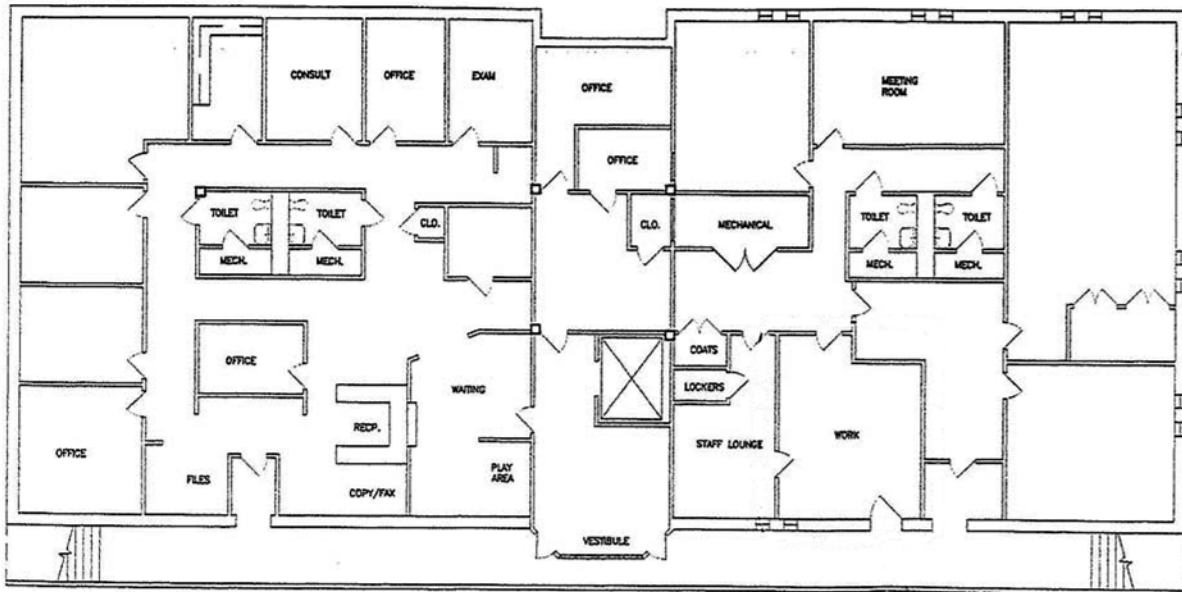

Medical Suites for Lease

*14801 Physicians Lane
Rockville, MD*

- ★ Two Story, 12,600 square foot Medical Office Building
- ★ Located on Premier Medical Campus
- ★ Rate \$21/ft NNN
- ★ Medical Suites available from 1,000 to 12,600 sq ft
- ★ Easy Access to I-270
- ★ Exterior signage available
- ★ Minutes from Shady Grove Adventist Hospital

The Doctors' Prescription For Real Estate Needs!

1st Floor - Plan

2nd Floor - Plan